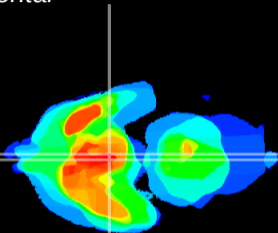

Coronal

Sagittal-R

Sagittal-L

ViBrism: CX00476  
Horizontal

Arc