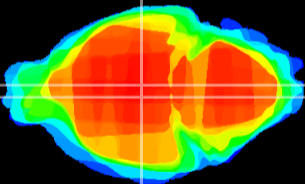

Coronal

Sagittal-R

Sagittal-L

ViBrism: CX00476
Horizontal

DM