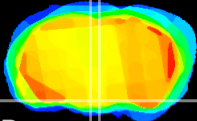

Coronal

Sagittal-R

Sagittal-L

ViBrism: CX00479
Horizontal

VMH