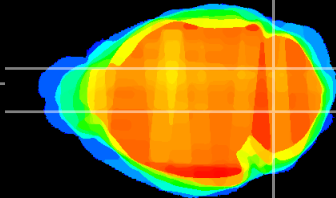

Coronal

Sagittal-R

Sagittal-L

ViBrism: CX00481
Horizontal

Cb nucleus