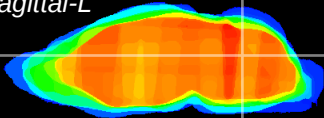

Coronal

Sagittal-R

Sagittal-L

ViBrism: CX00481
Horizontal

Cb nucleus