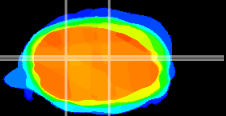

Coronal

Sagittal-R

Sagittal-L

ViBrism: CX00481
Horizontal

Cb nucleus