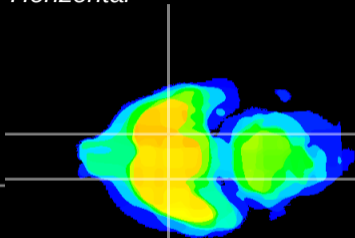

Coronal

Sagittal-R

Sagittal-L

ViBrism: CX00482
Horizontal

S0