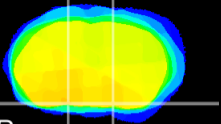

Coronal

Sagittal-R

Sagittal-L

ViBrism: CX00482
Horizontal

S0