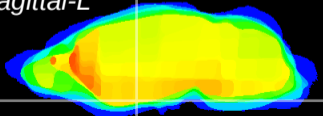

Coronal

Sagittal-R

Sagittal-L

ViBrism: CX00482
Horizontal

S0