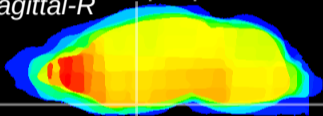

Coronal

Sagittal-R

Sagittal-L

ViBrism: CX00482
Horizontal

S0