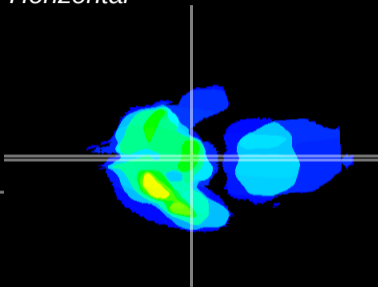

Coronal

Sagittal-R

Sagittal-L

ViBrism: CX00486
Horizontal

ME