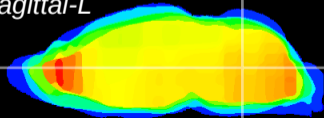

Coronal

Sagittal-R

Sagittal-L

ViBrism: CX00486
Horizontal

MVe