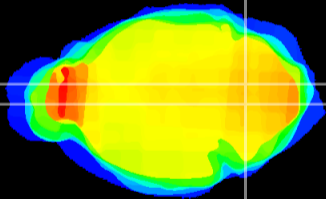

Coronal

Sagittal-R

Sagittal-L

ViBrism: CX00486
Horizontal

MVe