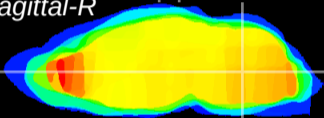

Coronal

Sagittal-R

Sagittal-L

ViBrism: CX00486
Horizontal

MVe