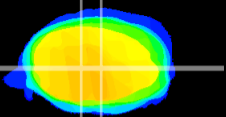

Coronal

Sagittal-R

Sagittal-L

ViBrism: CX00486
Horizontal

MVe