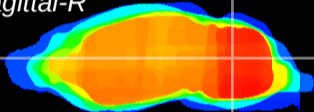

Coronal

Sagittal-R

Sagittal-L

ViBrism: CX00487
Horizontal

Cb nucleus