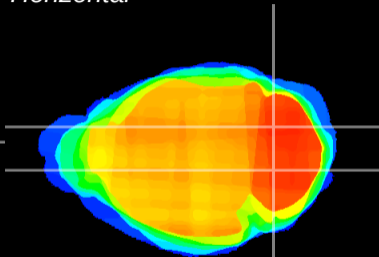

Coronal

Sagittal-R

Sagittal-L

ViBrism: CX00487
Horizontal

Cb nucleus