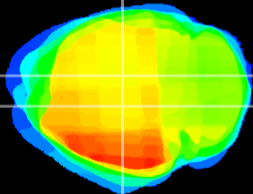

Coronal

Sagittal-R

Sagittal-L

ViBrism: CX00488
Horizontal

DG