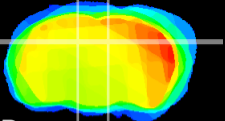

Coronal

Sagittal-R

Sagittal-L

ViBrism: CX00488
Horizontal

DG