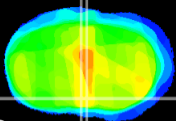

Coronal

Sagittal-R

Sagittal-L

ViBrism: CX00500
Horizontal

MPA