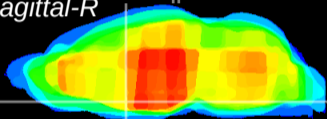

Coronal

Sagittal-R

Sagittal-L

ViBrism: CX00500
Horizontal

MPA