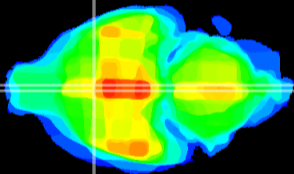

Coronal

Sagittal-R

Sagittal-L

ViBrism: CX00500
Horizontal

MPA