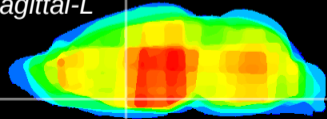

Coronal

Sagittal-R

Sagittal-L

ViBrism: CX00500
Horizontal

MPA