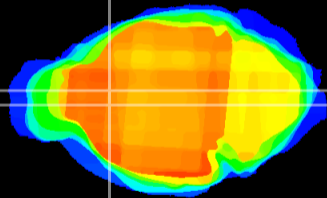

Coronal

Sagittal-R

Sagittal-L

ViBrism: CX00502
Horizontal

LS