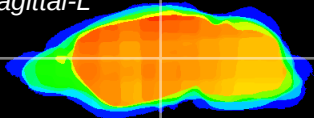

Coronal

Sagittal-R

Sagittal-L

ViBrism: CX00509
Horizontal

VPM/VPL