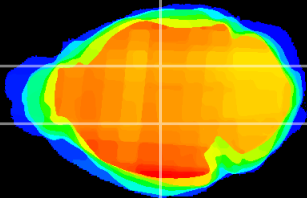

Coronal

Sagittal-R

Sagittal-L

ViBrism: CX00509
Horizontal

VPM/VPL