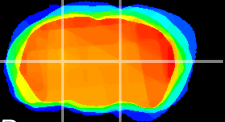

Coronal

Sagittal-R

Sagittal-L

ViBrism: CX00509
Horizontal

VPM/VPL