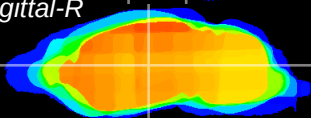

Coronal

Sagittal-R

Sagittal-L

ViBrism: CX00509
Horizontal

VPM/VPL