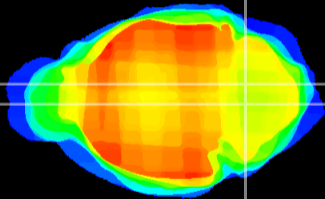

Coronal

Sagittal-R

Sagittal-L

ViBrism: CX00515
Horizontal

MVe