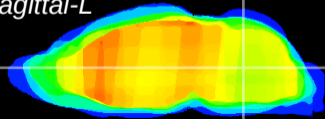

Coronal

Sagittal-R

Sagittal-L

ViBrism: CX00515
Horizontal

MVe