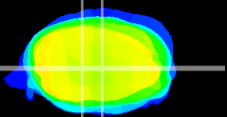

Coronal

Sagittal-R

Sagittal-L

ViBrism: CX00515
Horizontal

MVe