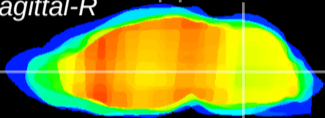

Coronal

Sagittal-R

Sagittal-L

ViBrism: CX00515
Horizontal

MVe