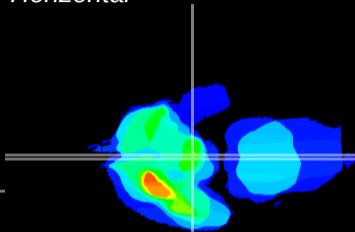

Coronal

Sagittal-R

Sagittal-L

ViBrism: CX00520
Horizontal

ME