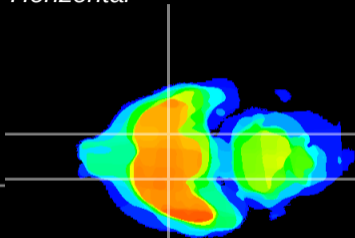

Coronal

Sagittal-R

Sagittal-L

ViBrisM: CX00530
Horizontal

S0