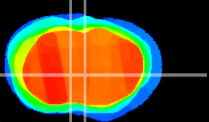

Coronal

Sagittal-R

Sagittal-L

ViBrism: CX00532
Horizontal

LS