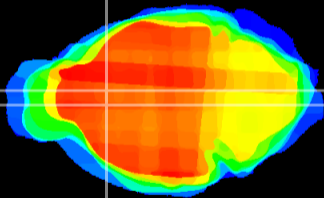

Coronal

Sagittal-R

Sagittal-L

ViBrism: CX00532
Horizontal

LS