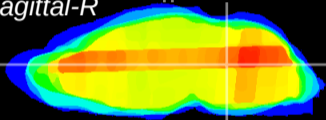

Coronal

Sagittal-R

Sagittal-L

ViBrism: CX00537
Horizontal

Tg