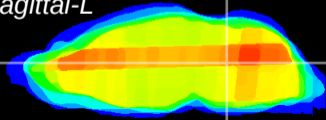

Coronal

Sagittal-R

Sagittal-L

ViBrism: CX00537
Horizontal

Tg