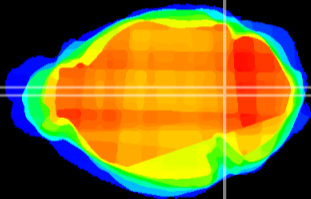

Coronal

Sagittal-R

Sagittal-L

ViBrism: CX00537
Horizontal

Tg