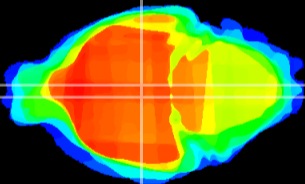

Coronal

Sagittal-R

Sagittal-L

ViBrism: CX00538
Horizontal

DM