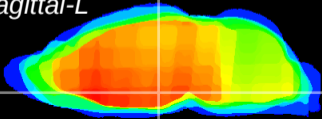

Coronal

Sagittal-R

Sagittal-L

ViBrism: CX00538
Horizontal

DM