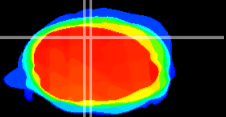

Coronal

Sagittal-R

Sagittal-L

ViBrism: CX00539
Horizontal

Cb vermis