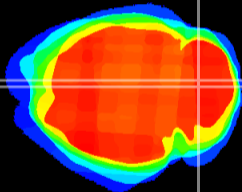

Coronal

Sagittal-R

Sagittal-L

ViBrism: CX00539
Horizontal

Cb vermis