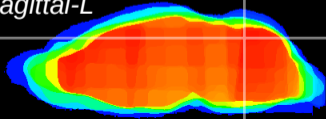

Coronal

Sagittal-R

Sagittal-L

ViBrism: CX00539
Horizontal

Cb vermis