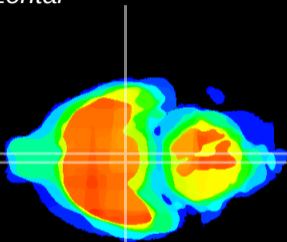

Coronal

Sagittal-R

Sagittal-L

ViBrism: CX00539
Horizontal

VMH