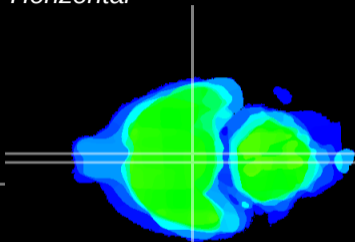

Coronal

Sagittal-R

Sagittal-L

ViBrism: CX00540
Horizontal

VMH