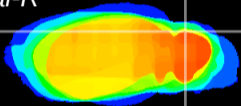

Coronal

Sagittal-R

Sagittal-L

ViBrism: CX00542
Horizontal

Cb lobe