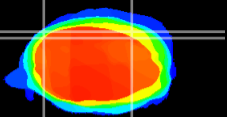

Coronal

Sagittal-R

Sagittal-L

ViBrism: CX00542
Horizontal

Cb lobe