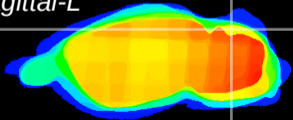

Coronal

Sagittal-R

Sagittal-L

ViBrism: CX00542
Horizontal

Cb lobe