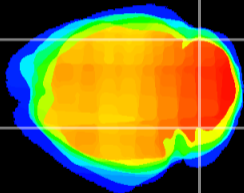

Coronal

Sagittal-R

Sagittal-L

ViBrism: CX00542
Horizontal

Cb lobe