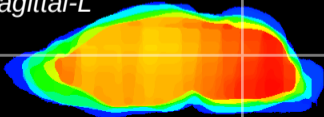

Coronal

Sagittal-R

Sagittal-L

ViBrism: CX00542
Horizontal

Cb nucleus