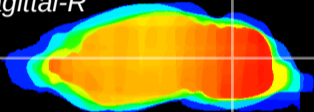

Coronal

Sagittal-R

Sagittal-L

ViBrism: CX00542
Horizontal

Cb nucleus