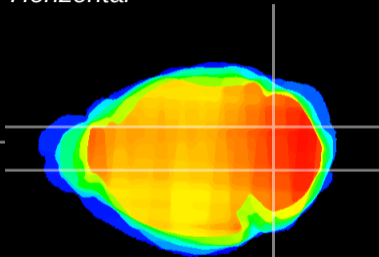

Coronal

Sagittal-R

Sagittal-L

ViBrism: CX00542
Horizontal

Cb nucleus