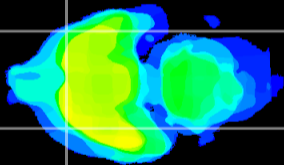

Coronal

Sagittal-R

Sagittal-L

ViBrisM: CX00544
Horizontal

Pir