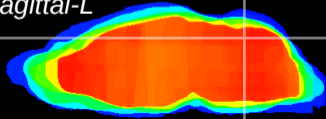

Coronal

Sagittal-R

Sagittal-L

ViBrism: CX00545
Horizontal

Cb vermis