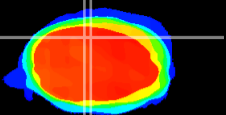

Coronal

Sagittal-R

Sagittal-L

ViBrism: CX00545
Horizontal

Cb vermis