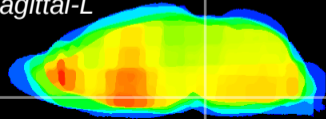

Coronal

Sagittal-R

Sagittal-L

ViBrism: CX00547
Horizontal

Pn