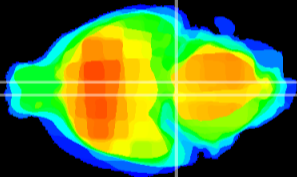

Coronal

Sagittal-R

Sagittal-L

ViBrism: CX00547
Horizontal

Pn