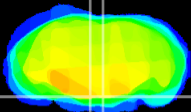

Coronal

Sagittal-R

Sagittal-L

ViBrism: CX00547
Horizontal

Pn