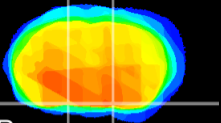

Coronal

Sagittal-R

Sagittal-L

ViBrism: CX00547
Horizontal

S0