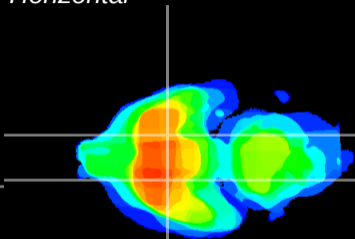

Coronal

Sagittal-R

Sagittal-L

ViBrism: CX00547
Horizontal

S0