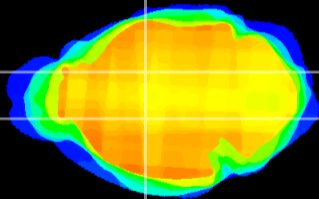

Coronal

Sagittal-R

Sagittal-L

ViBrism: CX00548
Horizontal

VA/VL