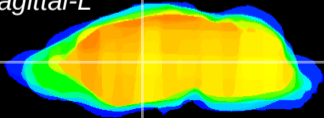

Coronal

Sagittal-R

Sagittal-L

ViBrism: CX00548
Horizontal

VA/VL