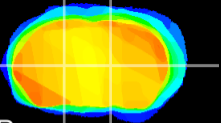

Coronal

Sagittal-R

Sagittal-L

ViBrism: CX00548
Horizontal

VA/VL