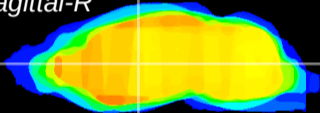

Coronal

Sagittal-R

Sagittal-L

ViBrism: CX00548
Horizontal

VA/VL