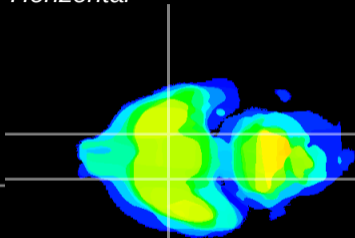

Coronal

Sagittal-R

Sagittal-L

ViBrism: CX00549
Horizontal

S0