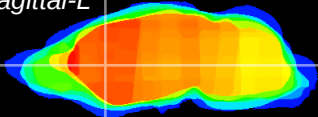

Coronal

Sagittal-R

Sagittal-L

ViBriSM: CX00550  
Horizontal

CPU medial