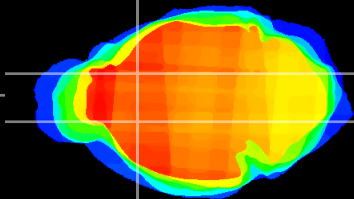

Coronal

Sagittal-R

Sagittal-L

ViBriSM: CX00550  
Horizontal

CPU medial