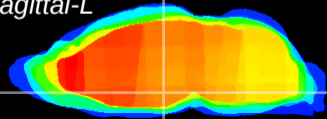

Coronal

Sagittal-R

Sagittal-L

ViBrism: CX00550
Horizontal

DM