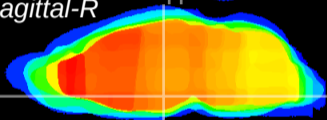

Coronal

Sagittal-R

Sagittal-L

ViBrism: CX00550
Horizontal

DM