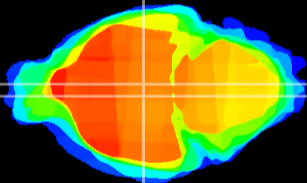

Coronal

Sagittal-R

Sagittal-L

ViBrism: CX00550
Horizontal

DM