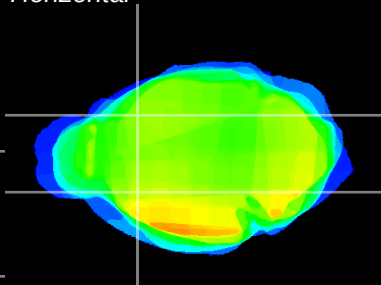

Coronal

Sagittal-R

Sagittal-L

ViBrism: CX00552  
Horizontal

CPU lateral