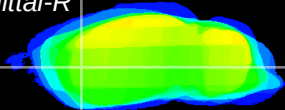

Coronal

Sagittal-R

Sagittal-L

ViBrism: CX00552  
Horizontal

CPU lateral