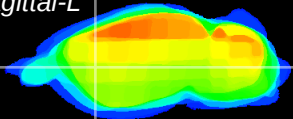

Coronal

Sagittal-R

Sagittal-L

ViBrism: CX00552  
Horizontal

CPU lateral