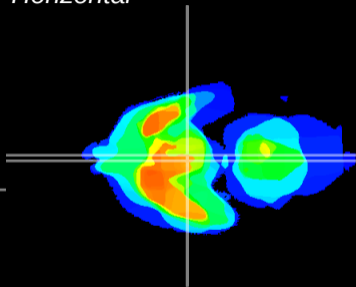

Coronal

Sagittal-R

Sagittal-L

ViBrism: CX00555
Horizontal

Arc