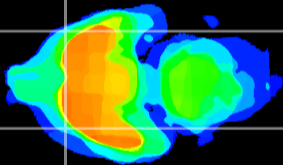

Coronal

Sagittal-R

Sagittal-L

ViBrism: CX00557
Horizontal

Pir