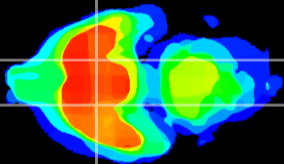

Coronal

Sagittal-R

Sagittal-L

ViBrism: CX00558
Horizontal

S0