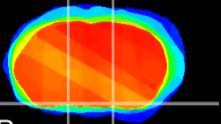

Coronal

Sagittal-R

Sagittal-L

ViBrism: CX00558
Horizontal

S0