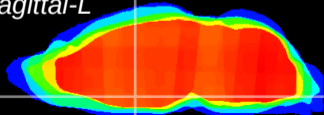

Coronal

Sagittal-R

Sagittal-L

ViBriSm: CX00563
Horizontal

SPa dorsal