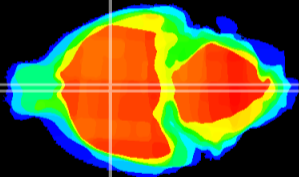

Coronal

Sagittal-R

Sagittal-L

ViBriSm: CX00563
Horizontal

SPa dorsal