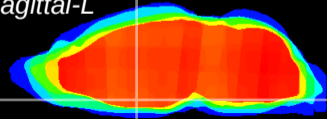

Coronal

Sagittal-R

Sagittal-L

ViBrism: CX00563  
Horizontal

SPa ventral