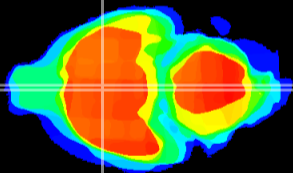

Coronal

Sagittal-R

Sagittal-L

ViBrism: CX00563  
Horizontal

SPa ventral