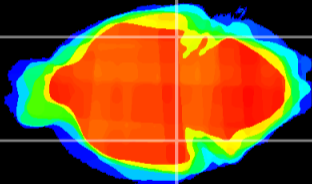

Coronal

Sagittal-R

Sagittal-L

ViBrism: CX00563
Horizontal

ventral S