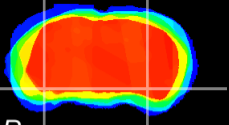

Coronal

Sagittal-R

Sagittal-L

ViBrism: CX00563
Horizontal

ventral S