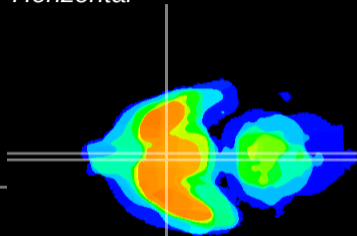

Coronal

Sagittal-R

Sagittal-L

ViBriSm: CX00565
Horizontal

SCN