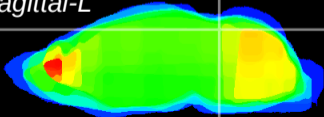

Coronal

Sagittal-R

Sagittal-L

ViBrism: CX00568
Horizontal

IC