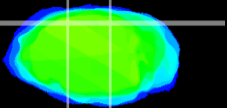

Coronal

Sagittal-R

Sagittal-L

ViBrism: CX00568
Horizontal

IC