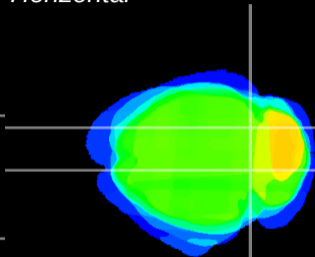

Coronal

Sagittal-R

Sagittal-L

ViBrism: CX00568
Horizontal

IC