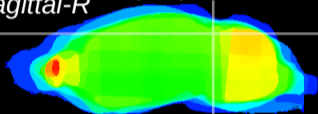

Coronal

Sagittal-R

Sagittal-L

ViBrism: CX00568
Horizontal

IC