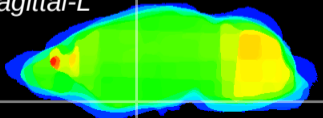

Coronal

Sagittal-R

Sagittal-L

ViBrism: CX00568  
Horizontal

S0