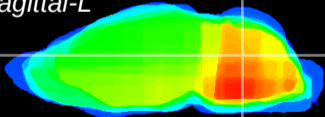

*Coronal*

*Sagittal-R*

*Sagittal-L*

ViBrism: CX00569  
*Horizontal*

Cb nucleus