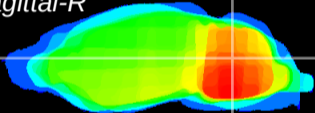

*Coronal*

*Sagittal-R*

*Sagittal-L*

ViBrism: CX00569  
*Horizontal*

Cb nucleus