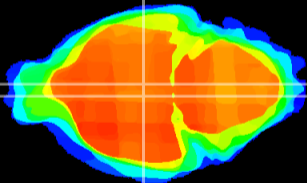

Coronal

Sagittal-R

Sagittal-L

ViBrism: CX00575
Horizontal

DM