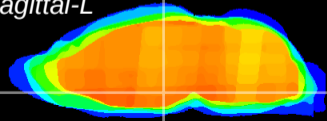

Coronal

Sagittal-R

Sagittal-L

ViBrism: CX00575
Horizontal

DM