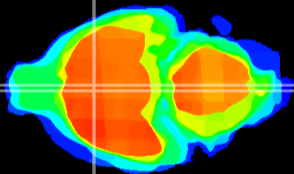

Coronal

Sagittal-R

Sagittal-L

ViBriSM: CX00575
Horizontal

MPA