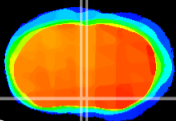

Coronal

Sagittal-R

Sagittal-L

ViBriSM: CX00575
Horizontal

MPA