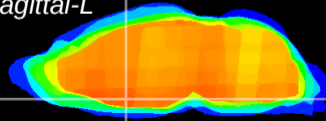

Coronal

Sagittal-R

Sagittal-L

ViBriSM: CX00575
Horizontal

MPA