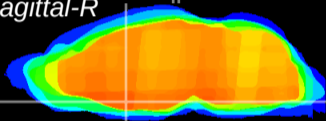

Coronal

Sagittal-R

Sagittal-L

ViBriSM: CX00575
Horizontal

MPA