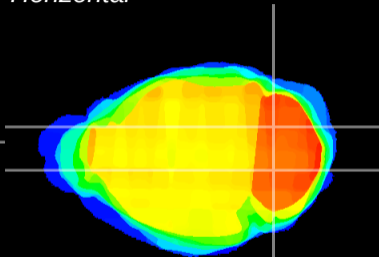

Coronal

Sagittal-R

Sagittal-L

ViBrism: CX00577  
Horizontal

Cb nucleus