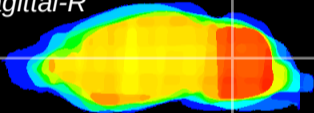

Coronal

Sagittal-R

Sagittal-L

ViBrism: CX00577  
Horizontal

Cb nucleus