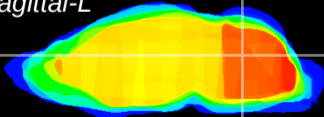

Coronal

Sagittal-R

Sagittal-L

ViBrism: CX00577  
Horizontal

Cb nucleus