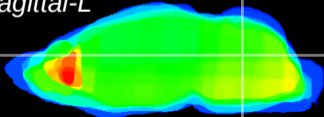

Coronal

Sagittal-R

Sagittal-L

ViBrism: CX00583
Horizontal

Cb nucleus