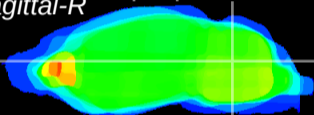

Coronal

Sagittal-R

Sagittal-L

ViBrism: CX00583
Horizontal

Cb nucleus