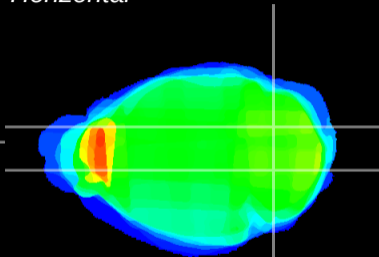

Coronal

Sagittal-R

Sagittal-L

ViBrism: CX00583
Horizontal

Cb nucleus