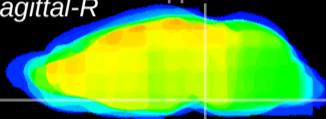

Coronal

Sagittal-R

Sagittal-L

ViBrism: CX00586
Horizontal

Pn