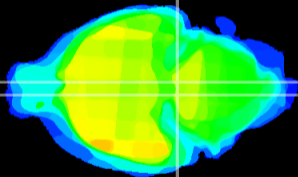

Coronal

Sagittal-R

Sagittal-L

ViBrism: CX00586
Horizontal

Pn