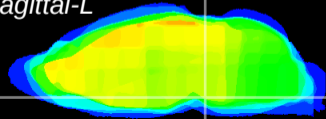

Coronal

Sagittal-R

Sagittal-L

ViBrism: CX00586
Horizontal

Pn