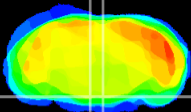

Coronal

Sagittal-R

Sagittal-L

ViBrism: CX00586
Horizontal

Pn