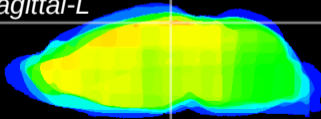

Coronal

Sagittal-R

Sagittal-L

ViBrism: CX00586
Horizontal

RS