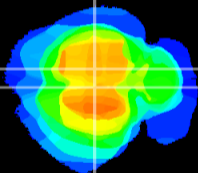

Coronal

Sagittal-R

Sagittal-L

ViBrism: CX00586
Horizontal

RS