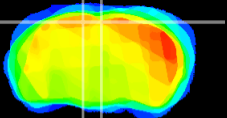

Coronal

Sagittal-R

Sagittal-L

ViBrism: CX00586
Horizontal

RS