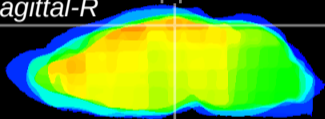

Coronal

Sagittal-R

Sagittal-L

ViBrism: CX00586
Horizontal

RS