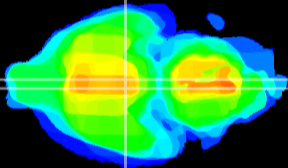

Coronal

Sagittal-R

Sagittal-L

ViBrism: CX00589
Horizontal

VMH