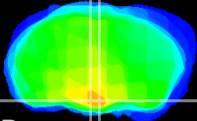

Coronal

Sagittal-R

Sagittal-L

ViBrism: CX00589
Horizontal

VMH