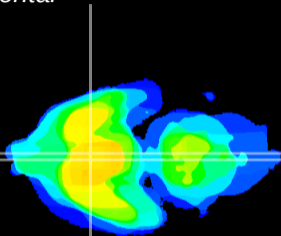

Coronal

Sagittal-R

Sagittal-L

ViBrism: CX00595
Horizontal

SCN